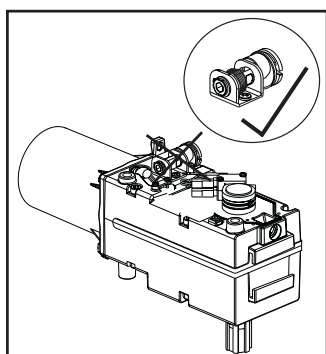

INTERNAL RELEASE FOR GATES

Model

NL

INTERN ONTGRENDELINGSLOT VOOR HEKKEN

Model

CHAMBERLAIN™
LiftMaster
 PROFESSIONAL

Alfred-Nobel-Straße 4
 D66793 Saarwellingen
 Tel.: +49(0)6838/907-172
 Fax: +49(0)6838/907-179