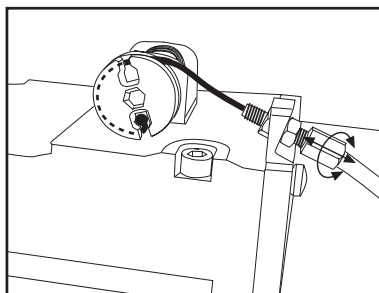

INTERNAL RELEASE FOR GATES

Model

NL

INTERN ONTGRENDELINGSLOT VOOR HEKKEN

Model

CHAMBERLAIN™
LiftMaster
 PROFESSIONAL

Alfred-Nobel-Straße 4
 D66793 Saarwellingen
 Tel.: +49(0)6838/907-172
 Fax: +49(0)6838/907-179