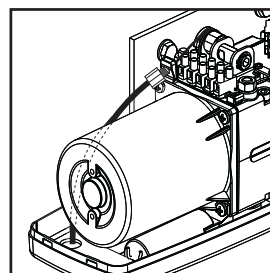

INTERNAL RELEASE FOR GATES

Model

NL

INTERN ONTGRENDELINGSLOT VOOR HEKKEN

Model

CHAMBERLAIN™
LiftMaster
 PROFESSIONAL

Alfred-Nobel-Straße 4
 D66793 Saarwellingen
 Tel.: +49(0)6838/907-172
 Fax: +49(0)6838/907-179