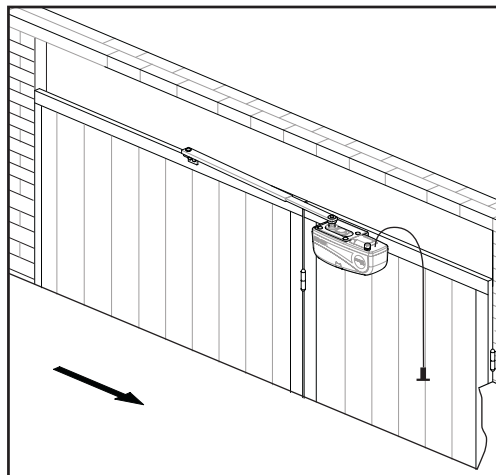

INTERNAL RELEASE FOR GATES

Model

NL

INTERN ONTGRENDELINGSLOT VOOR HEKKEN

Model

CHAMBERLAIN™
LiftMaster
 PROFESSIONAL

Alfred-Nobel-Straße 4
 D66793 Saarwellingen
 Tel.: +49(0)6838/907-172
 Fax: +49(0)6838/907-179